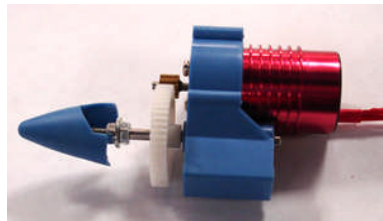

#23713 3600kv, 7.4-11.1v
27x50mm, 200 watts, 2s 11x4.7
and 3s 8x6 prop, weight 90g and
20-30 amps. **$19.00**